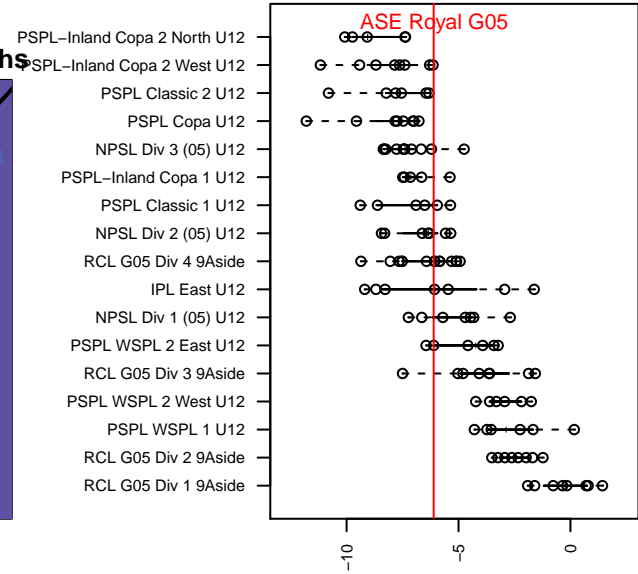

ASE Royal G05

Academy of Soccer Excellence
 Pasco, WA
 G05 total strength=586
 attack=0.56 defense=0.41
 fall league = PSPL WSPL 2 East U12
 spr league = Spr PSPL Classic 2 U12
 notes= Nunez 2016

alt names used:
 ASE Nunez Royal
 ASE ROYAL NUNEZ (WA)
 ASE Royal Nunez G05
 ASE Nunez Royal

Venues played:
 2016 Mt Hood Challenge U12 Silver
 2016 Les Schwab NW Cup U12
 2016 PSPL WSPL 2 East U12
 2016 Spr PSPL Classic 2 U12

ASE Royal G05
 Dots are actual minus expected GF (blue circles) and GA (red triangles).
 Blue line is smoothed change in attack strength. Red is smoothed change in defense strength.

**attack and defense variance (black dot)
relative to other teams
and top 10 in region**

**attack and defense rating
relative to others at age
and all opponents in last 13 months**

Performance relative to 13 month average