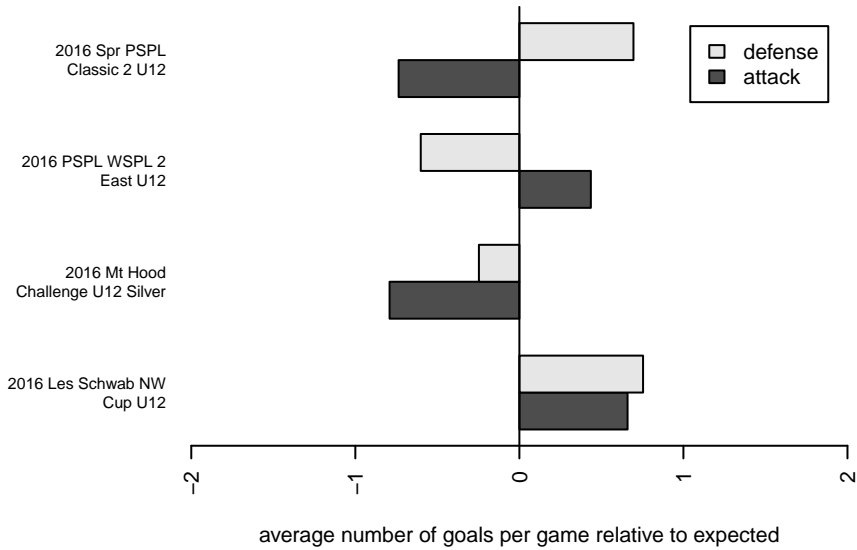

Venues played:
 2016 Mt Hood Challenge U12 Silver
 2016 Les Schwab NW Cup U12
 2016 PSPL WSPL 2 East U12
 2016 Spr PSPL Classic 2 U12

ASE Royal G05
 Dots are actual minus expected GF (blue circles) and GA (red triangles).
 Blue line is smoothed change in attack strength. Red is smoothed change in defense strength.

**attack and defense variance (black dot)
relative to other teams
and top 10 in region**

**attack and defense rating
relative to others at age
and all opponents in last 13 months**

Performance relative to 13 month average