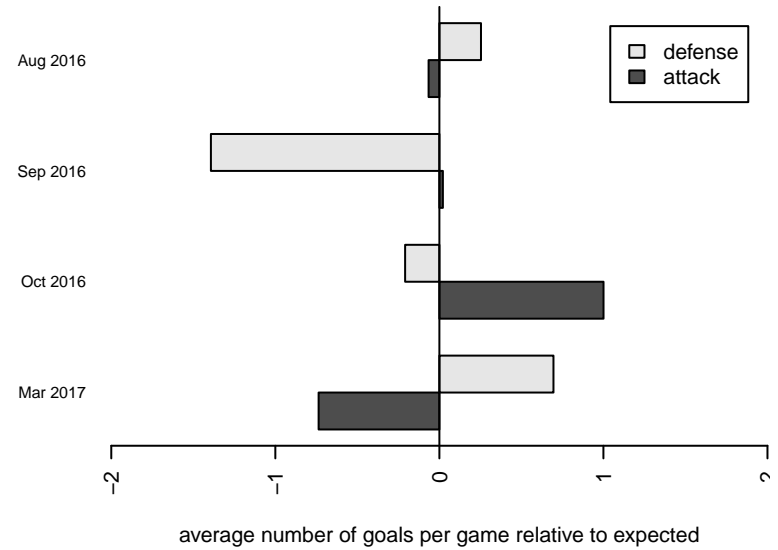

Performance relative to 13 month average